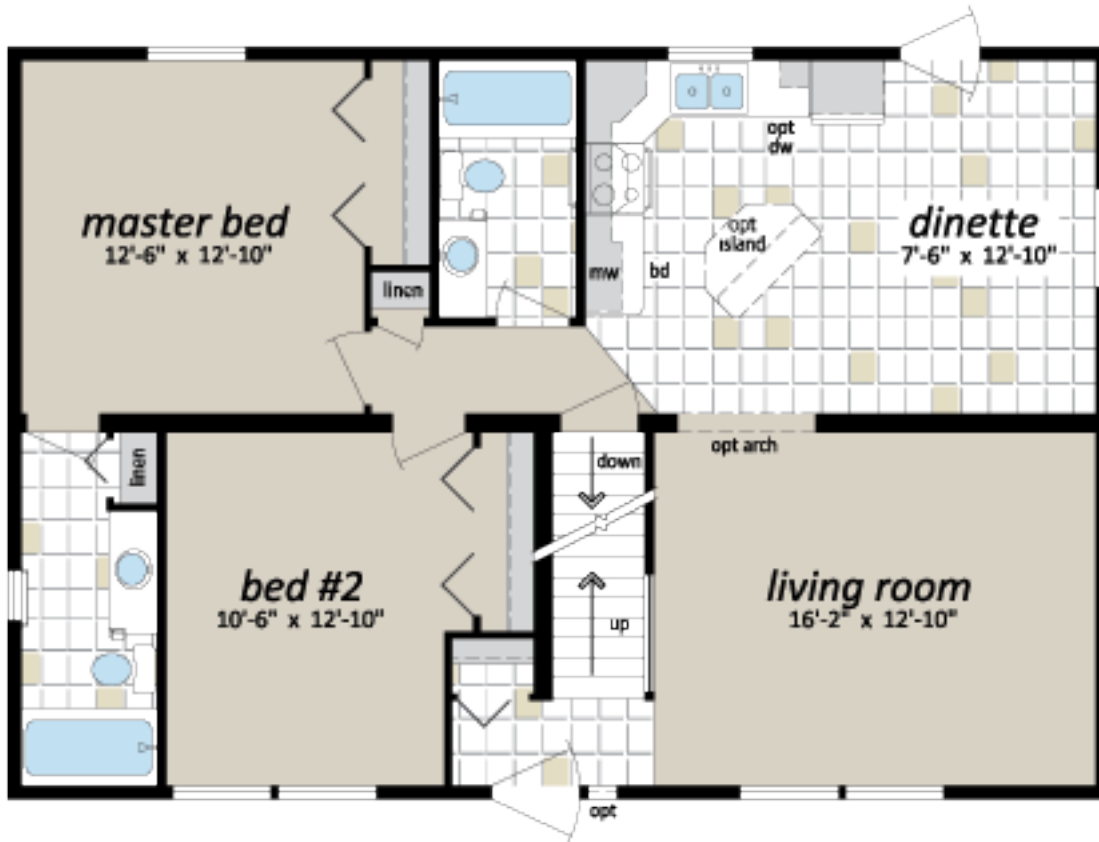

# The Providence – CCF3040

1093 sq ft (basement home)

## Main Floor

## 2nd Floor