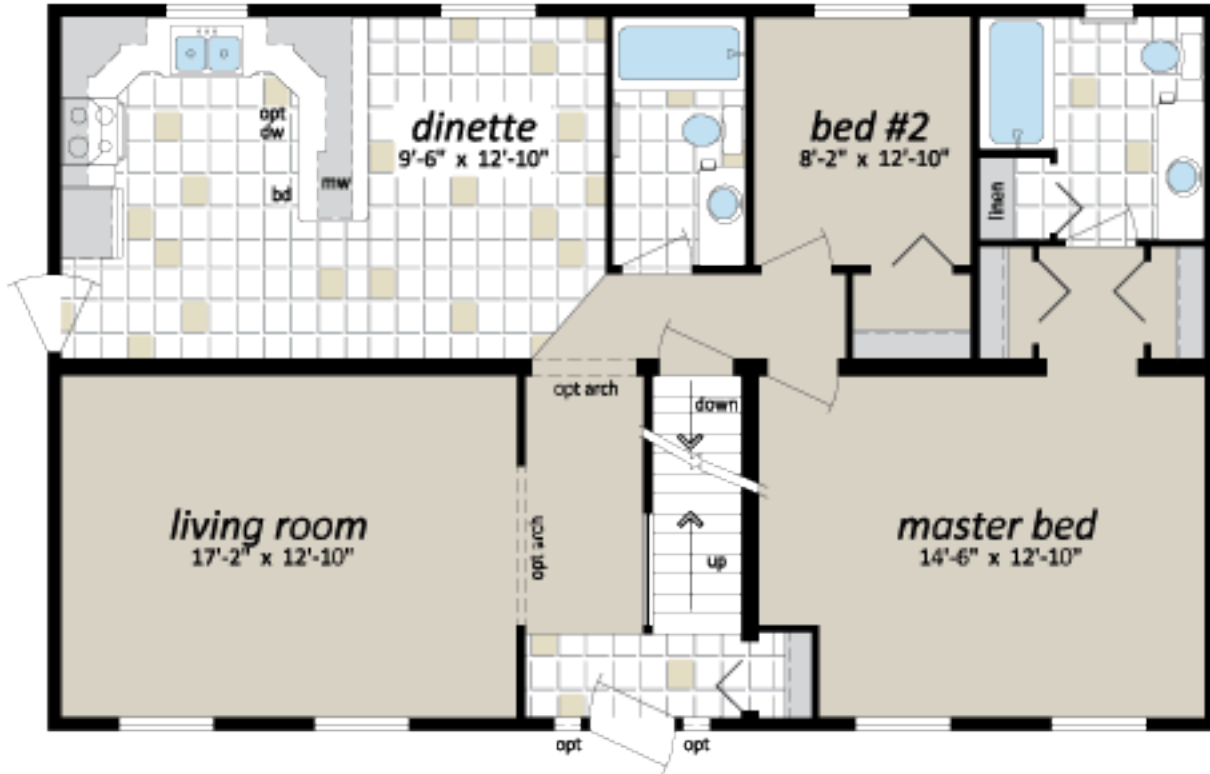

The Rockport – CCF3050

1203 sq ft (crawlspace)

Main Floor

2nd Floor