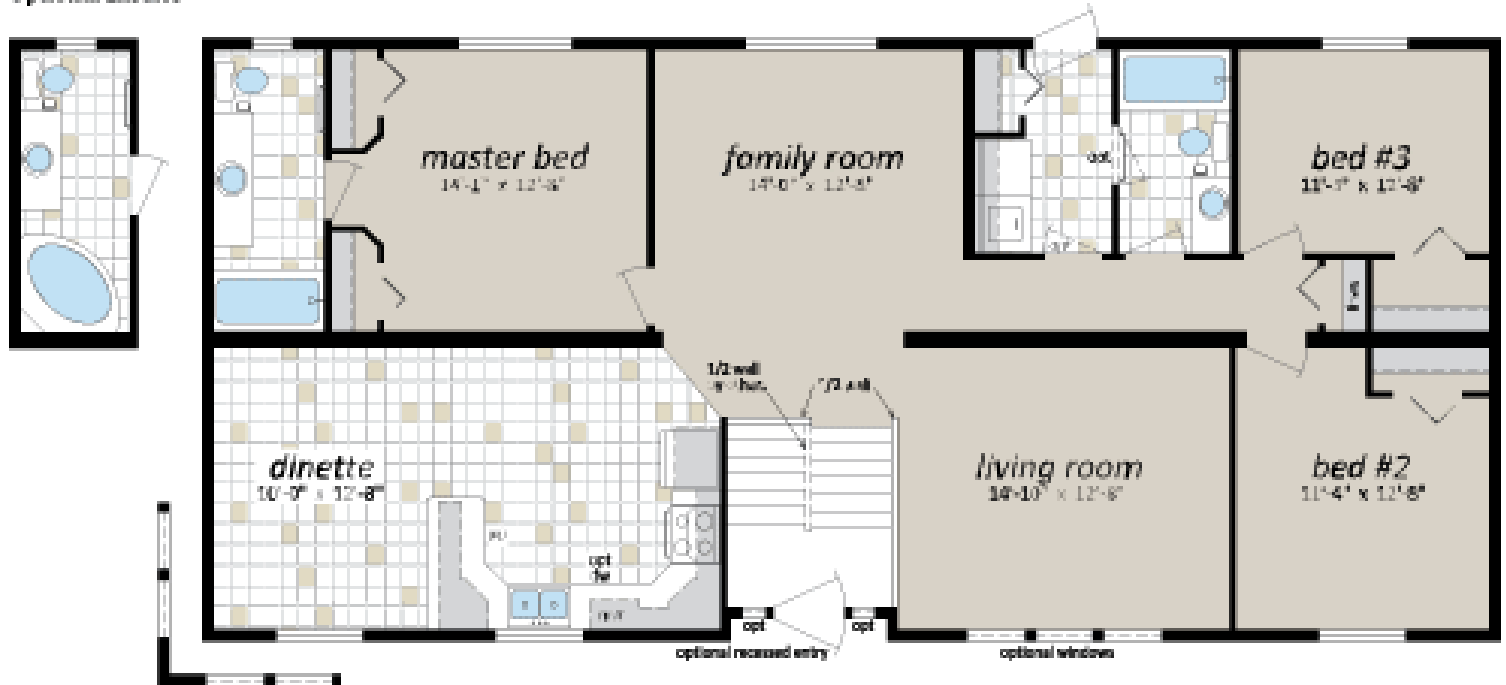

The Mackenzie - CDF215

1512 sq ft (basement home)

Optional Ensuite

Main Floor

Basement Floor (by others)

(Note: suggested layout only, local codes may vary design)