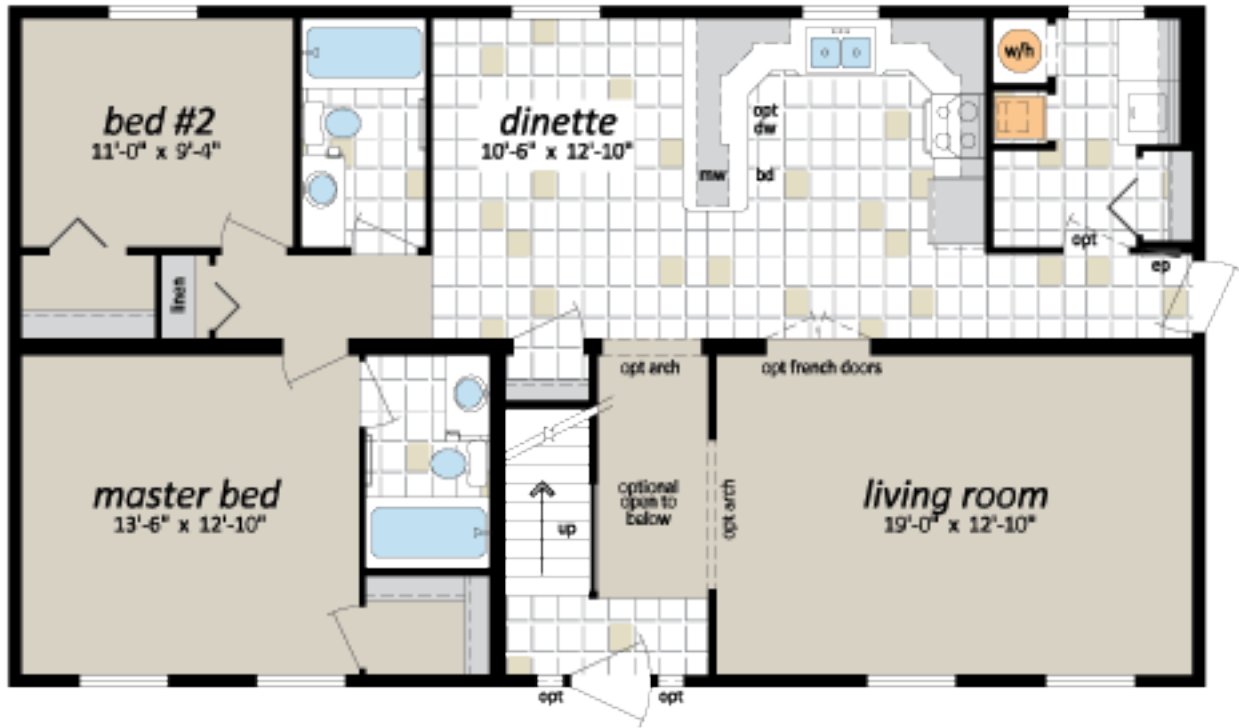

# The New England – CCF3070

1312 sq ft (crawlspace)

## Main Floor

## 2nd Floor