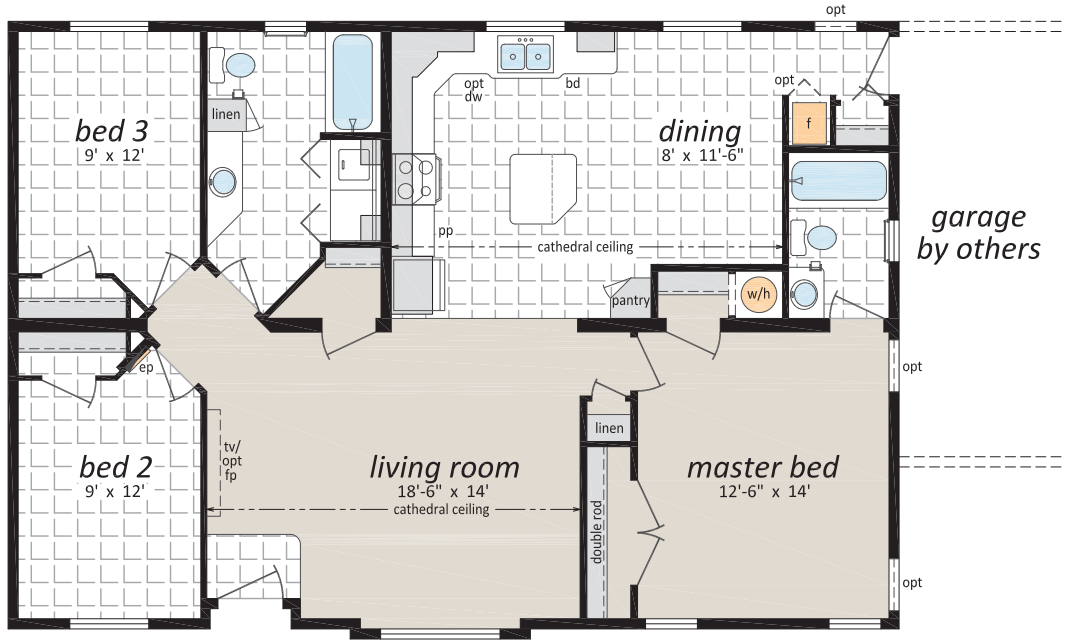

The Sterling Series

The Somerset ST-3441 30' x 44' • 1,320 sq. ft.

The Somerset