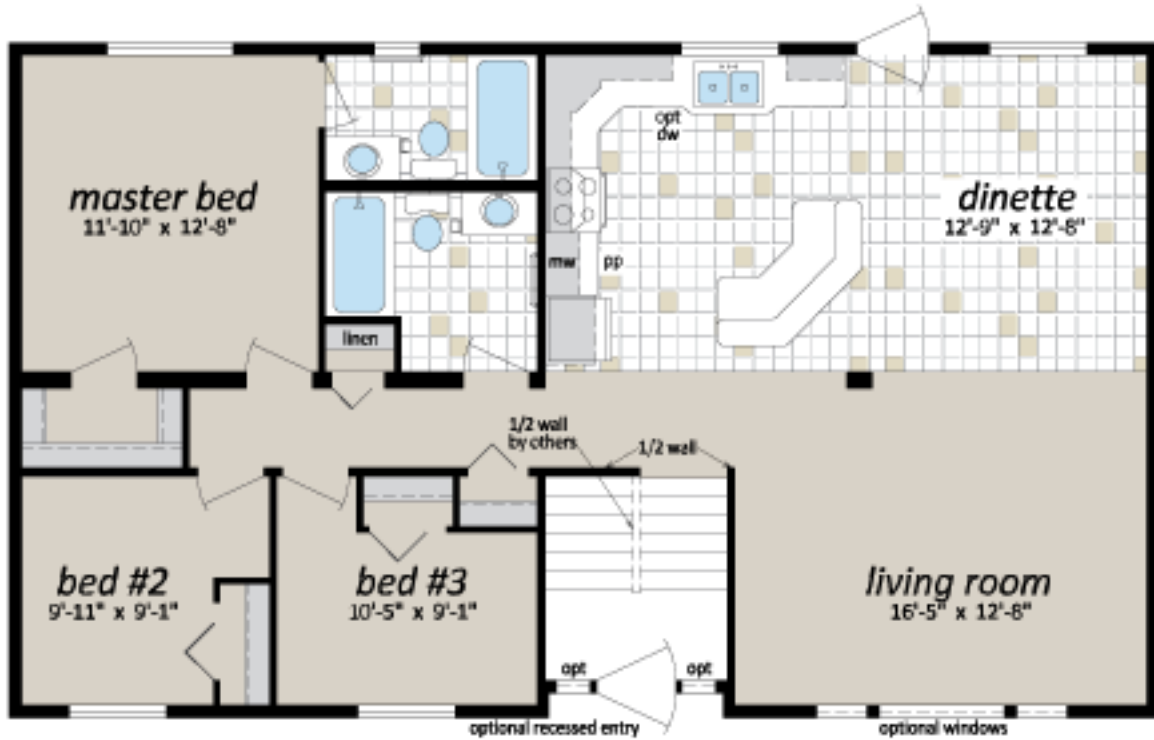

The Long Beach - CDF236B

1242 sq ft (basement home)

Main Floor

Basement Floor (by others)

(Note: suggested layout only, local codes may vary design)