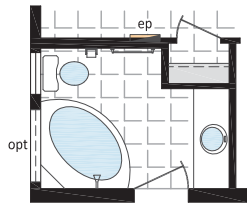

The Bedford
ST-7481
 27' x 48' • 1,296 sq. ft.

Optional Ensuite

The Berkshire
ST-7482
 27' x 48' • 1,296 sq. ft.

(Note: Full colour rendering on front cover)

garage
 by others