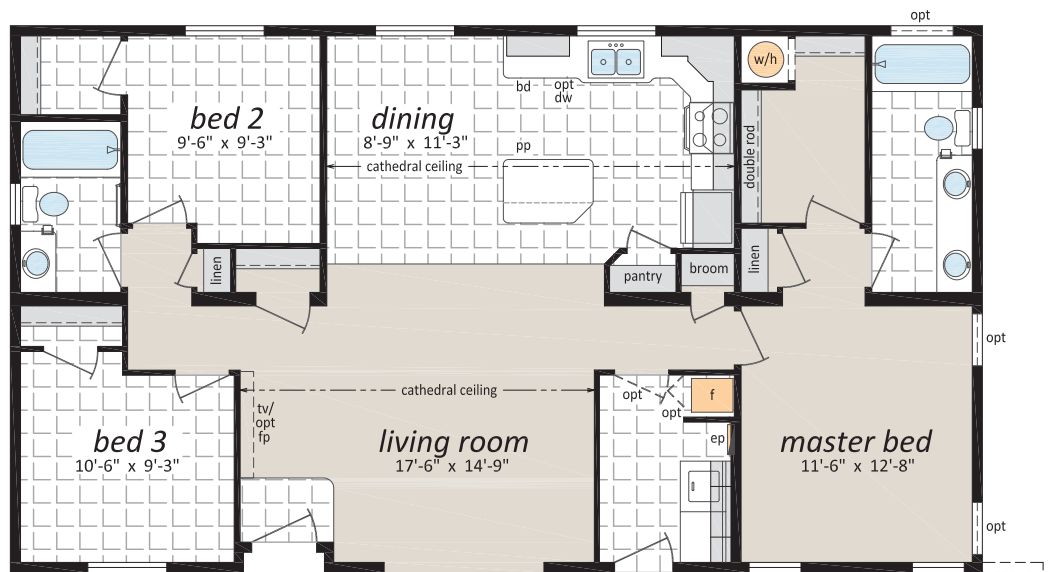

The Bedford
ST-7481
 27' x 48' • 1,296 sq. ft.

Optional Ensuite

The Berkshire
ST-7482
 27' x 48' • 1,296 sq. ft.

(Note: Full colour rendering on front cover)

garage
 by others