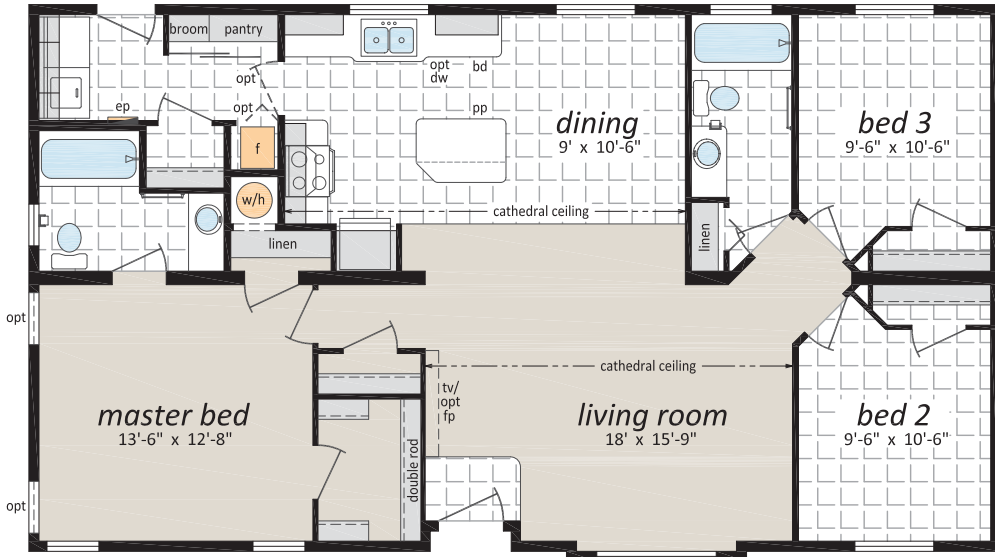

The Bedford
ST-7481
 27' x 48' • 1,296 sq. ft.

Optional Ensuite

The Berkshire
ST-7482
 27' x 48' • 1,296 sq. ft.

(Note: Full colour rendering on front cover)

garage
 by others