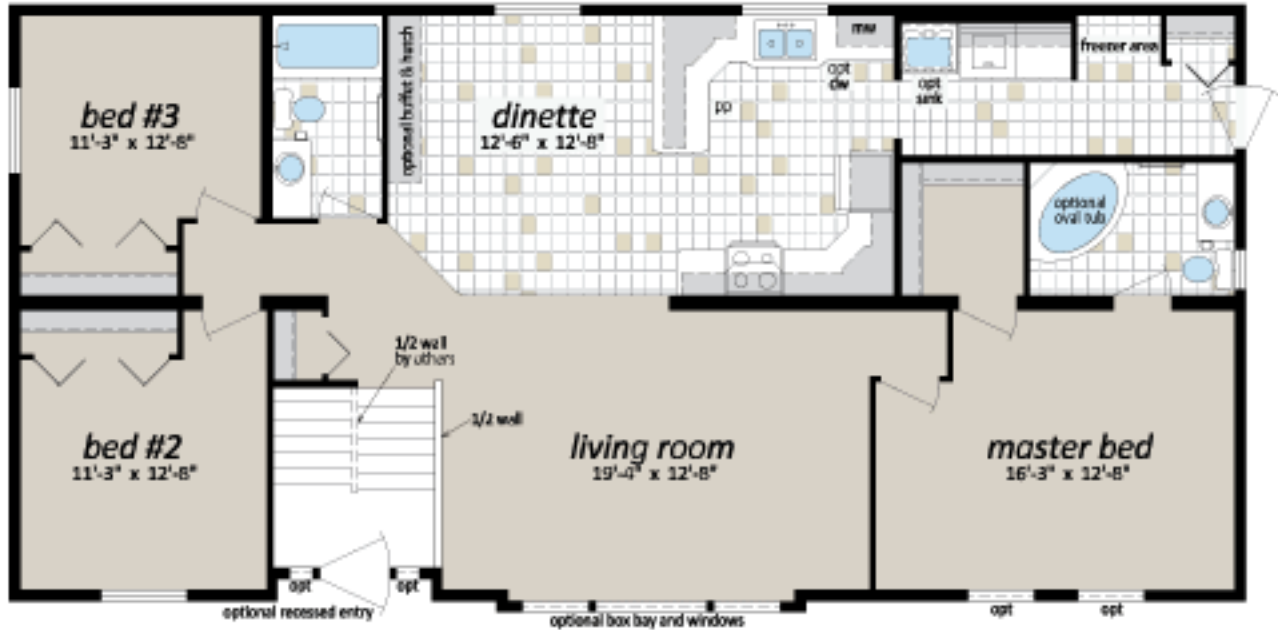

The Alexandria - CDF220

1512 sq ft (basement home)

Main Floor

Basement Floor (by others)

(Note: suggested layout only, local codes may vary design)