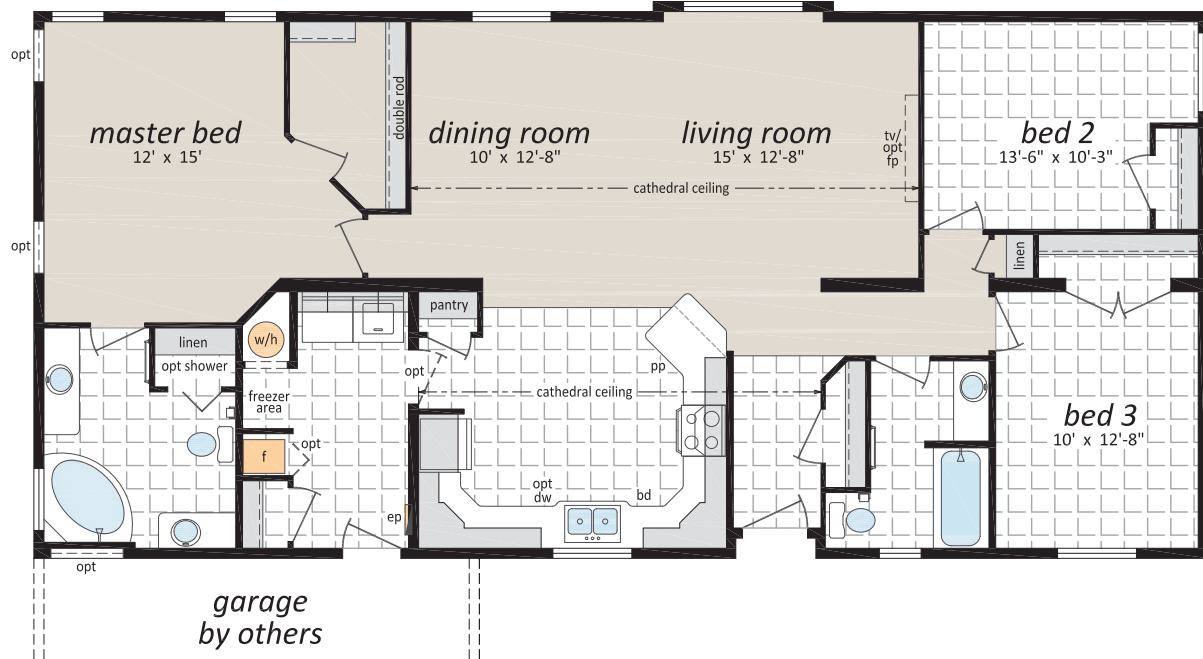

The Sterling Series

The Hampshire ST-7582

27' x 58' • 1,566 sq. ft.

The Kent ST-7601

27' x 60' • 1,620 sq. ft.