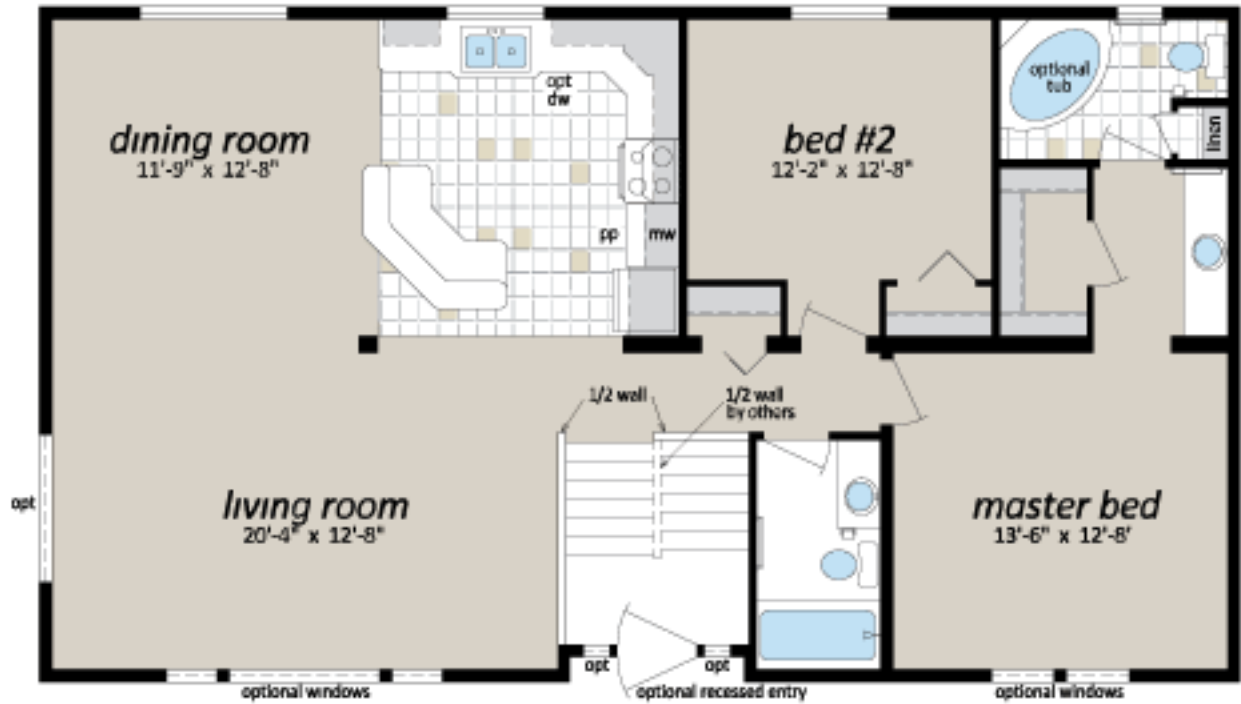

# The Drummond - CDF203

1296 sq ft (basement home)

## Main Floor

## Basement Floor (by others)

(Note: suggested layout only, local codes may vary design)