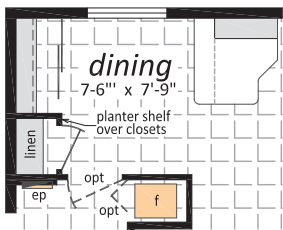

The Dorset
ST-7563

27' x 56'/58' • 1,539 sq. ft.

The Durham
ST-7564

27' x 56' • 1,512 sq. ft.

Optional Dining