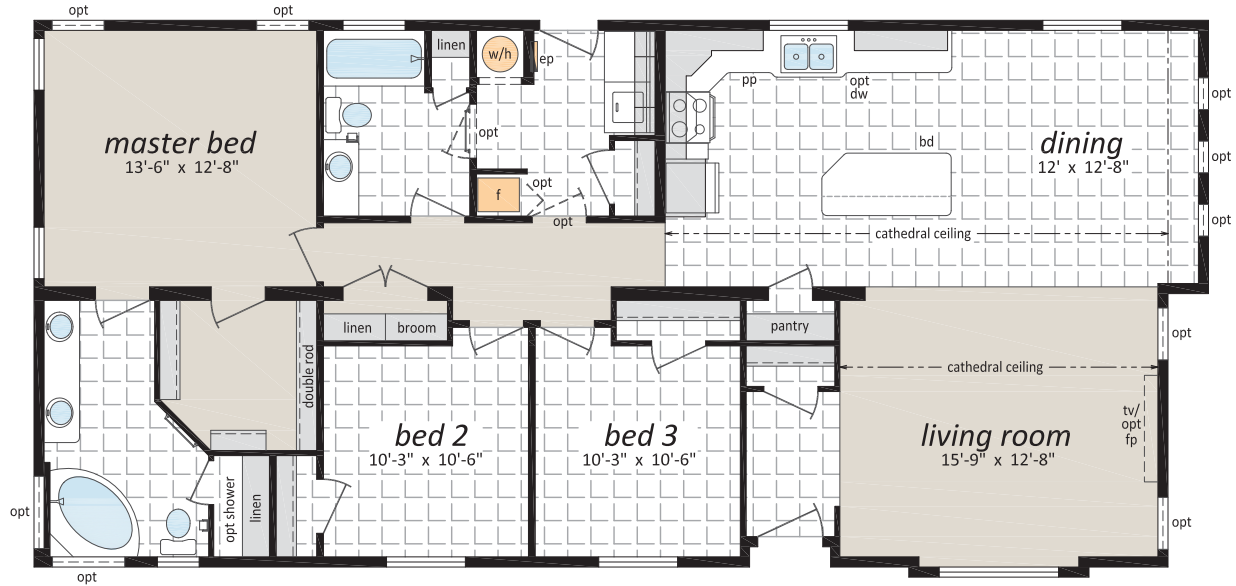

The Dorset
ST-7563

27' x 56'/58' • 1,539 sq. ft.

The Durham
ST-7564

27' x 56' • 1,512 sq. ft.

Optional Dining