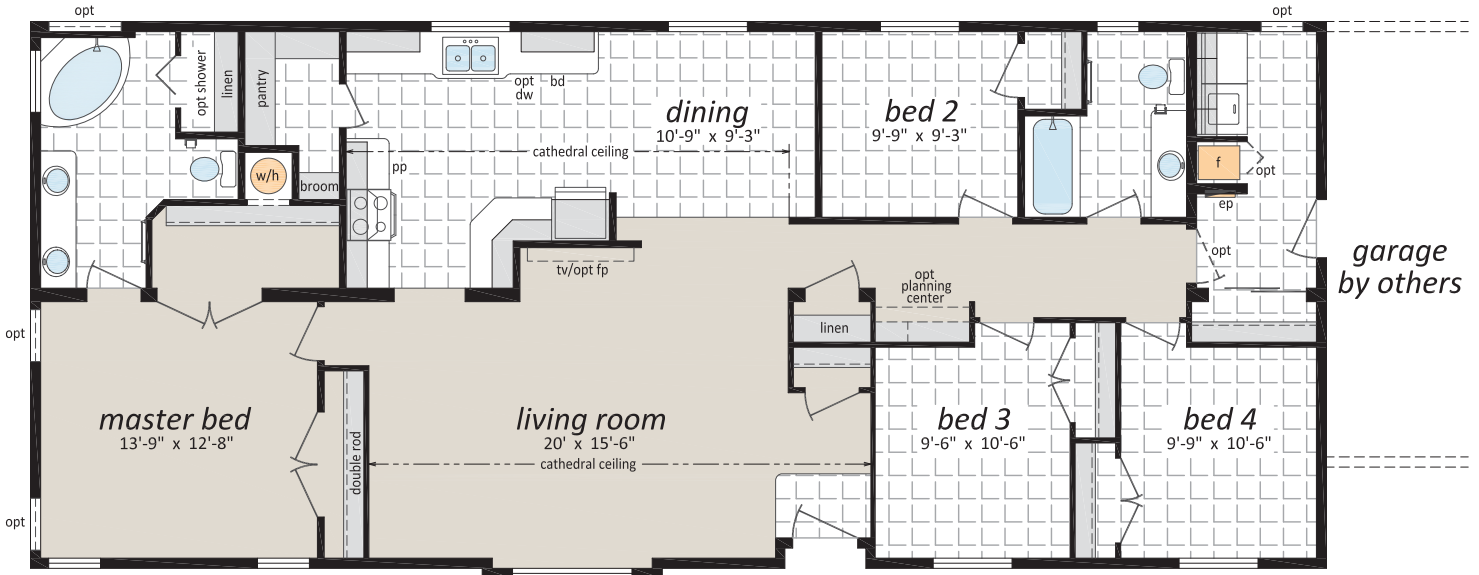

The Norfolk
ST-7641
 27' x 64' • 1,728 sq. ft.

The Nottingham
ST-7661
 27' x 66' • 1,782 sq. ft.