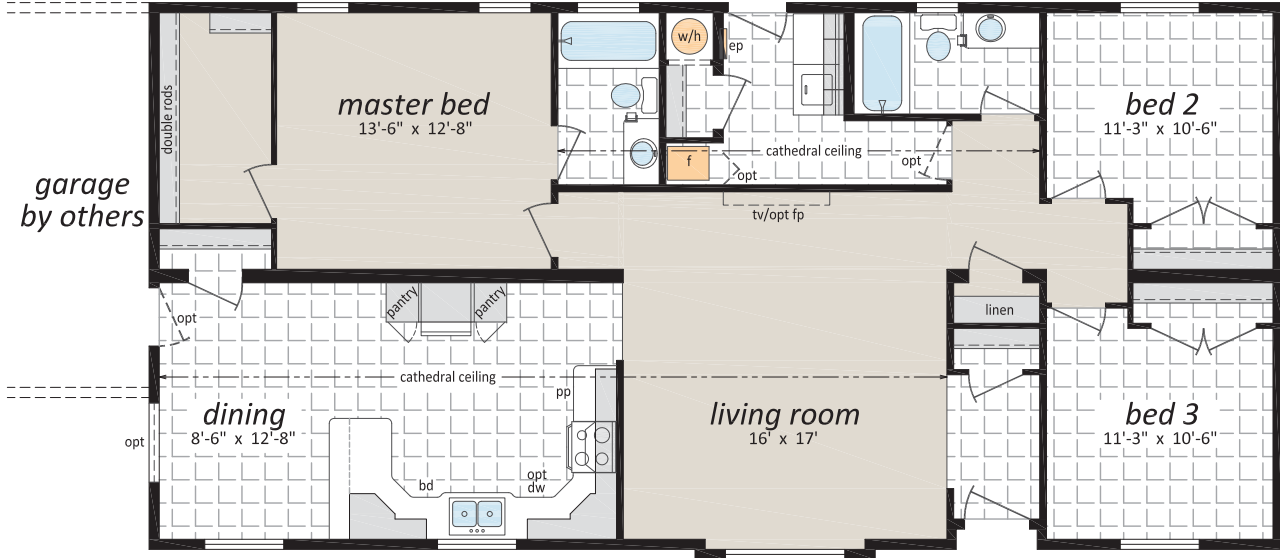

The Sterling Series

The Derby
ST-7561
 27' x 56' • 1,512 sq. ft.

The Devon
ST-7562
 27' x 56' • 1,512 sq. ft.