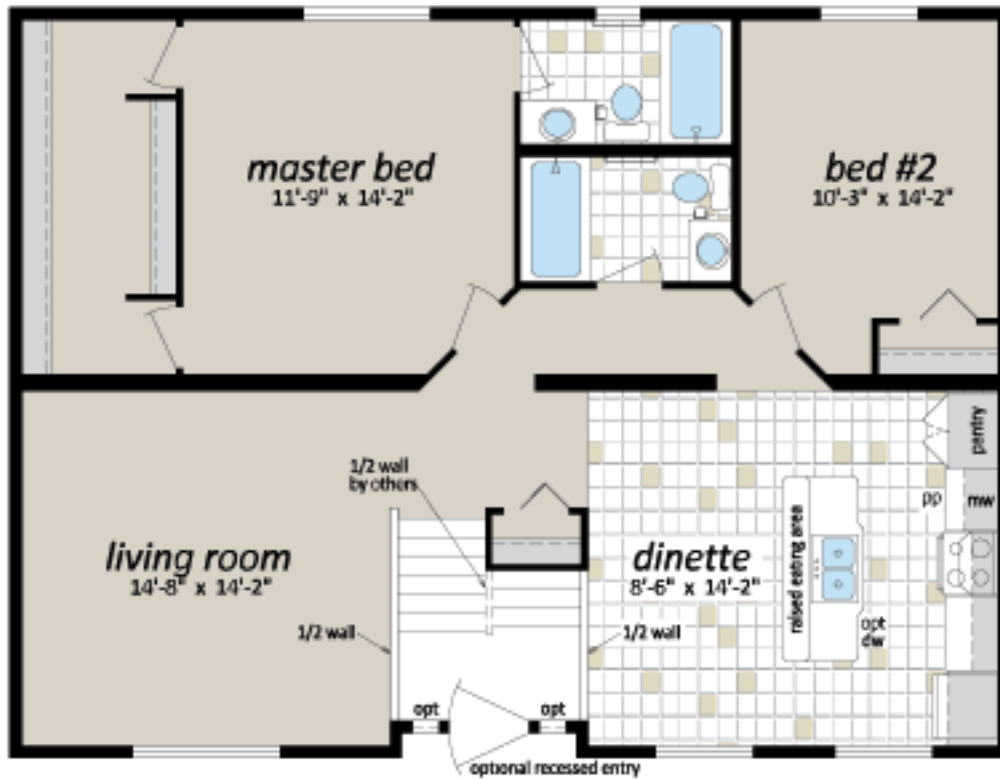

The Cedarville - CDF310

1200 sq ft (basement home)

Main Floor

Basement Floor (by others)

(Note: suggested layout only, local codes may vary design)