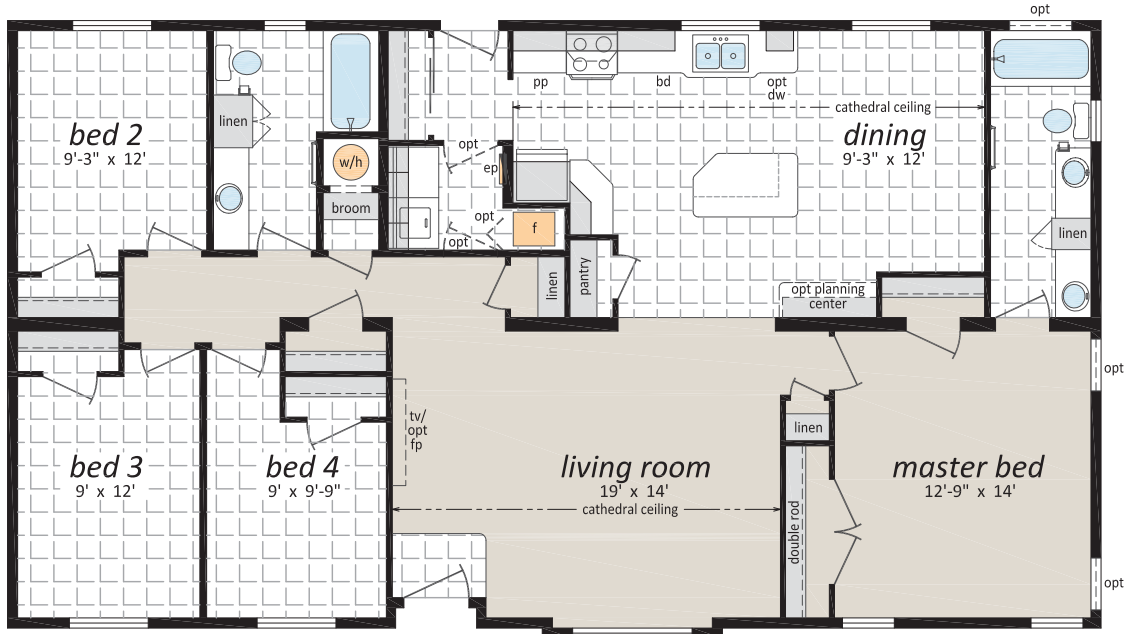

The Sterling Series

The Warwick  
ST-3541  
30' x 54' • 1,620 sq. ft.

The Yorkshire  
ST-3601  
30' x 60' • 1,800 sq. ft.