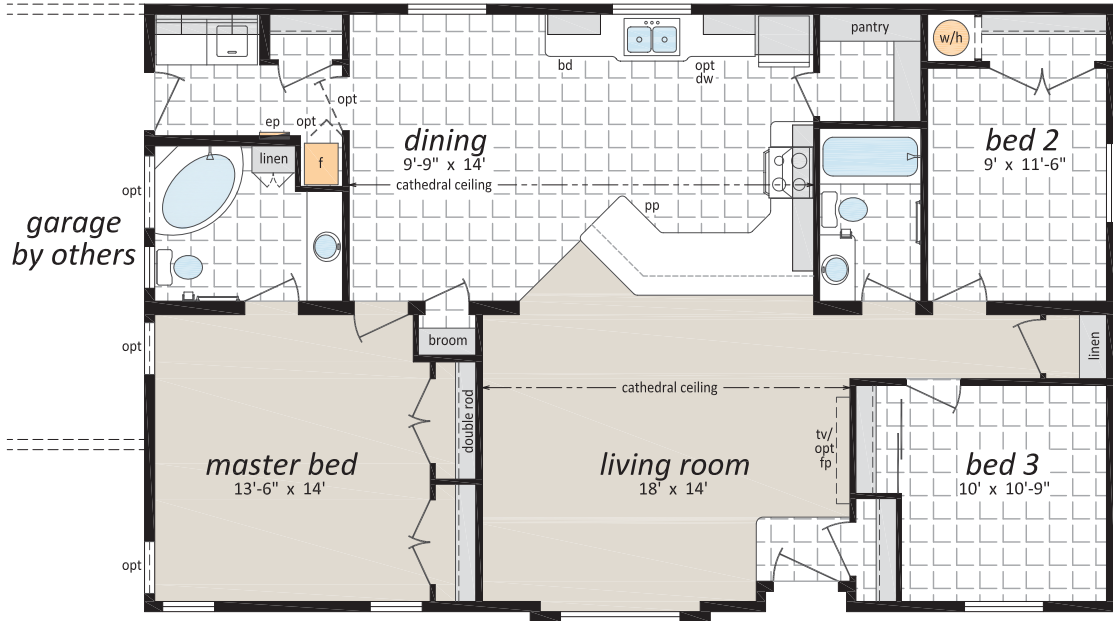

The Sterling Series

The Stratford
ST-3481
 30' x 48' • 1,440 sq. ft.

The Suffolk
ST-3521
 30' x 52' • 1,560 sq. ft.