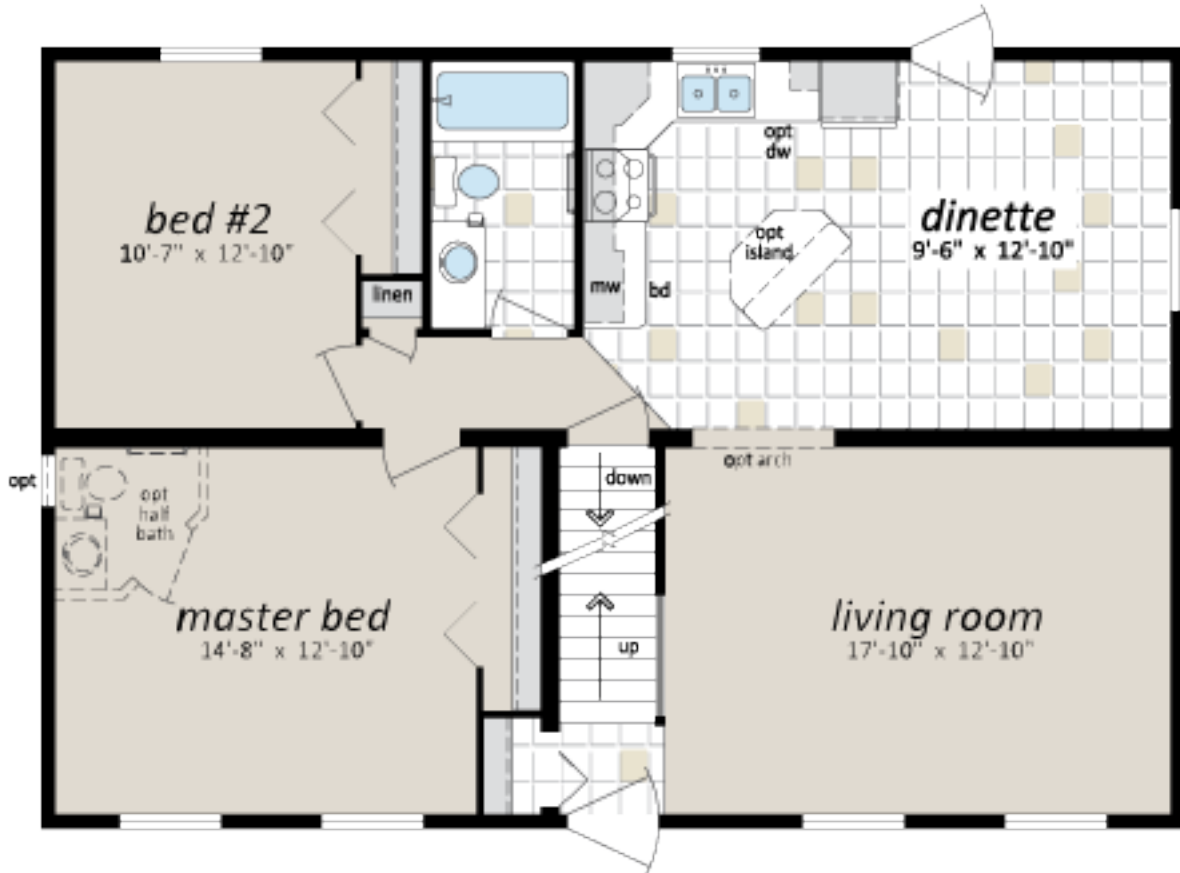

The Oxford – CCF3030

1093 sq ft (basement home)

Main Floor

2nd Floor