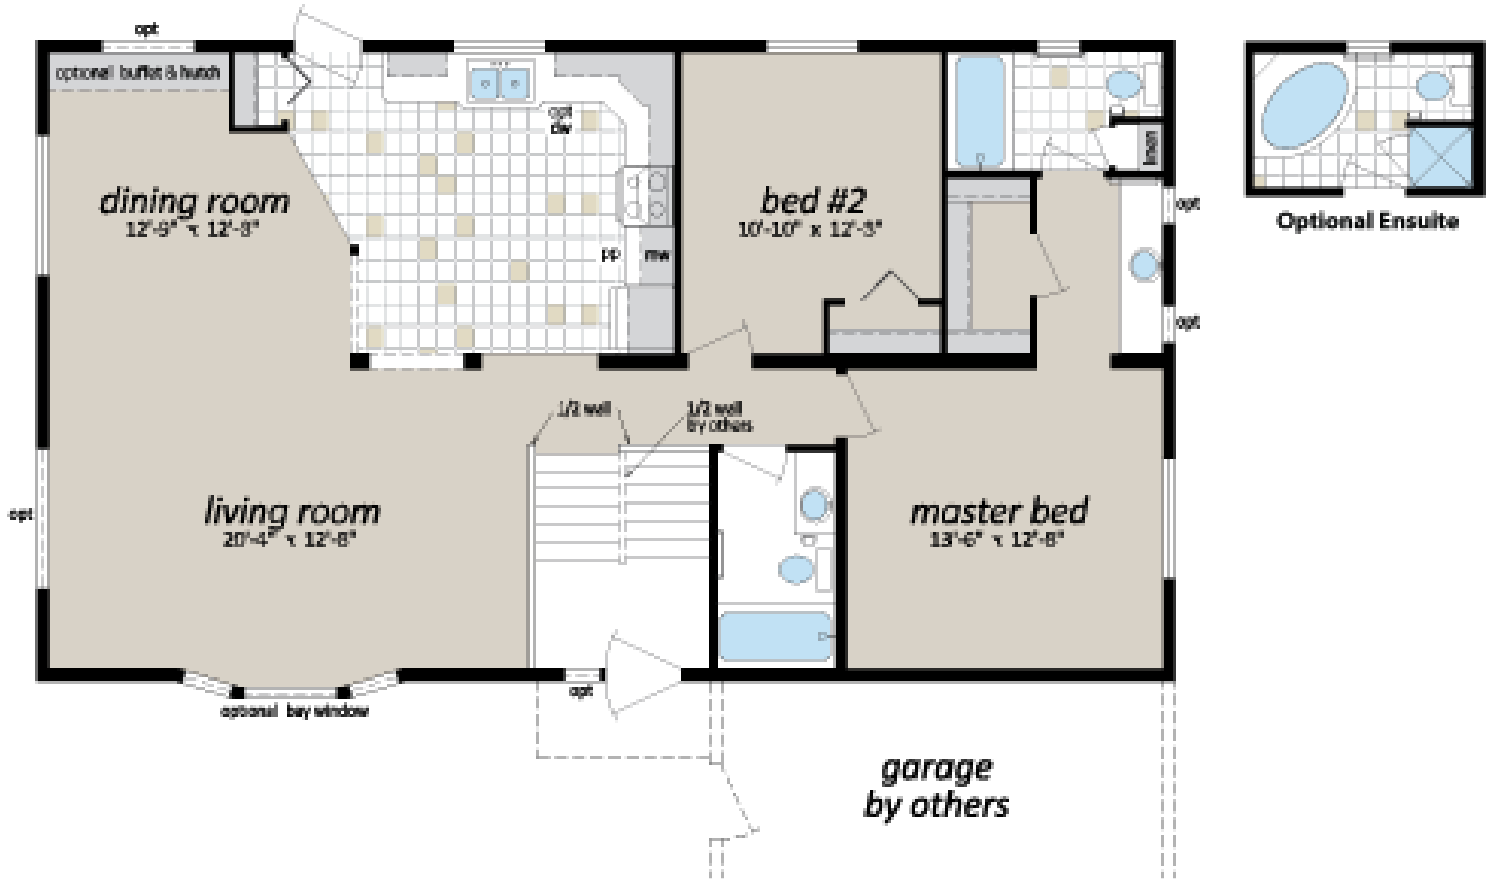

The Chemainus - CDF201

1296 sq ft (basement home)

Main Floor

Basement Floor (by others)

(Note: suggested layout only, local codes may vary design)