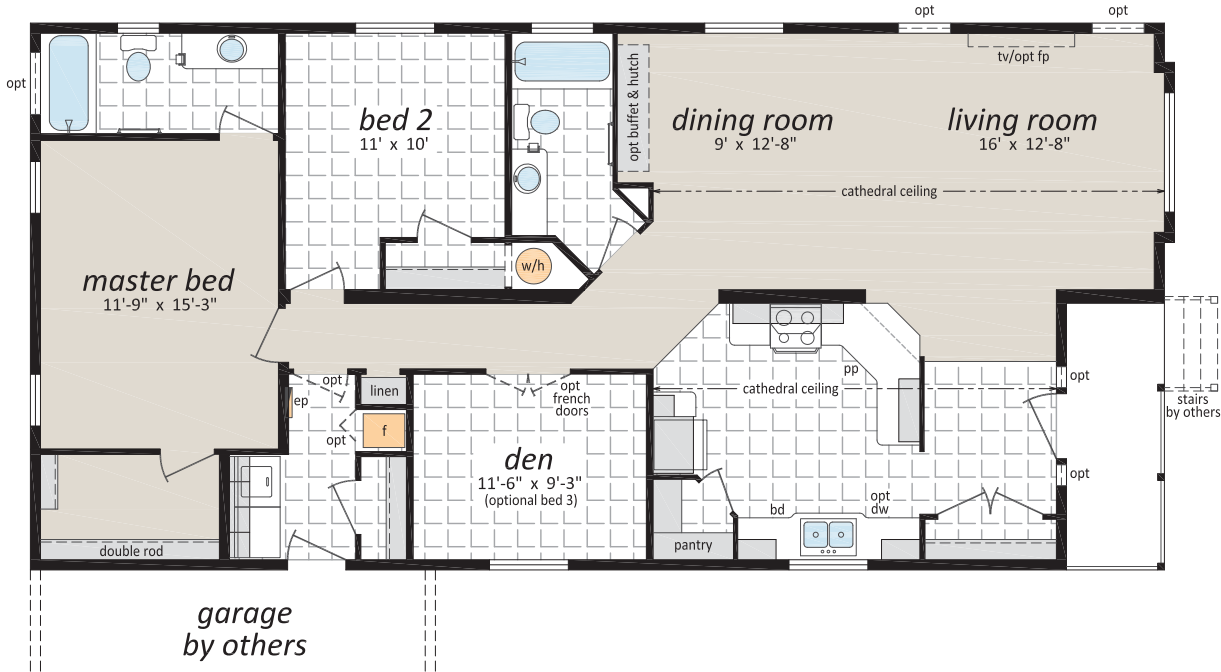

The Sterling Series

The Eaton ST-7565 27' x 56' • 1,512 sq. ft.

The Essex ST-7581 27' x 58' • 1,566 sq. ft.